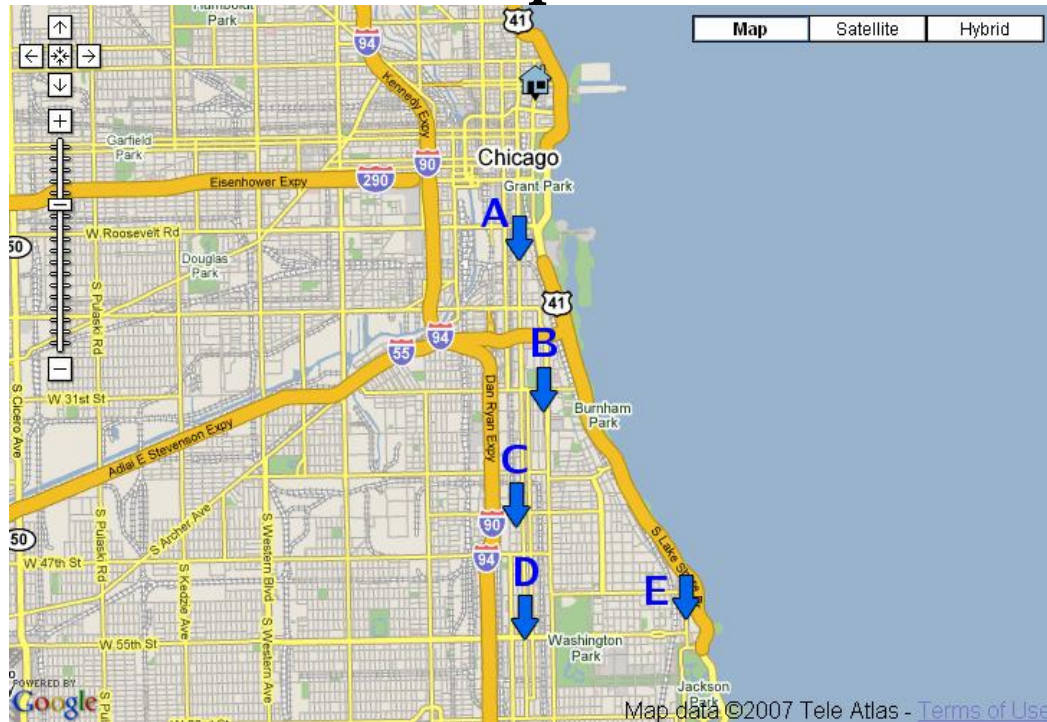

Hindu

			Miles	Map	Services
Vedanta Society of Chicago	5423 S Hyde Park Blvd	(773) 363-0027	7.2	2E	Arati 6p daily

Muslim

			Miles	Map	Open
Al-Sadiq Mosque	4448 S Wabash Ave	(773) 268-8281	5.5	2C	Call for availability
Muhammad's Mosque	5537 S Michigan Ave	(773) 363-6225	8.5	2D	Call for availability
Northside Mosque of Chicago	1017 W Roscoe St	(773) 381-0408	5.5	3B	Call for availability
Downtown Islamic Center	231 S State St # 4	(312) 939-9095	1.1	1R	10:30am to 5:30 pm

Date	Fajr	Sunrise	Dhuhr	Asr	Maghrib	Isha
17-Nov	5:23	6:42	11:36	2:08	4:29	5:49
18-Nov	5:24	6:43	11:36	2:07	4:28	5:48
19-Nov	5:25	6:44	11:37	2:07	4:27	5:48
20-Nov	5:26	6:46	11:37	2:06	4:26	5:47

AMERICAN MODEL UNITED NATIONS INTERNATIONAL
"Bringing Global Perspectives to Future Leaders"
WORSHIP DIRECTORY

Map 1

AMERICAN MODEL UNITED NATIONS INTERNATIONAL
"Bringing Global Perspectives to Future Leaders"
WORSHIP DIRECTORY

Map 2

Map 3