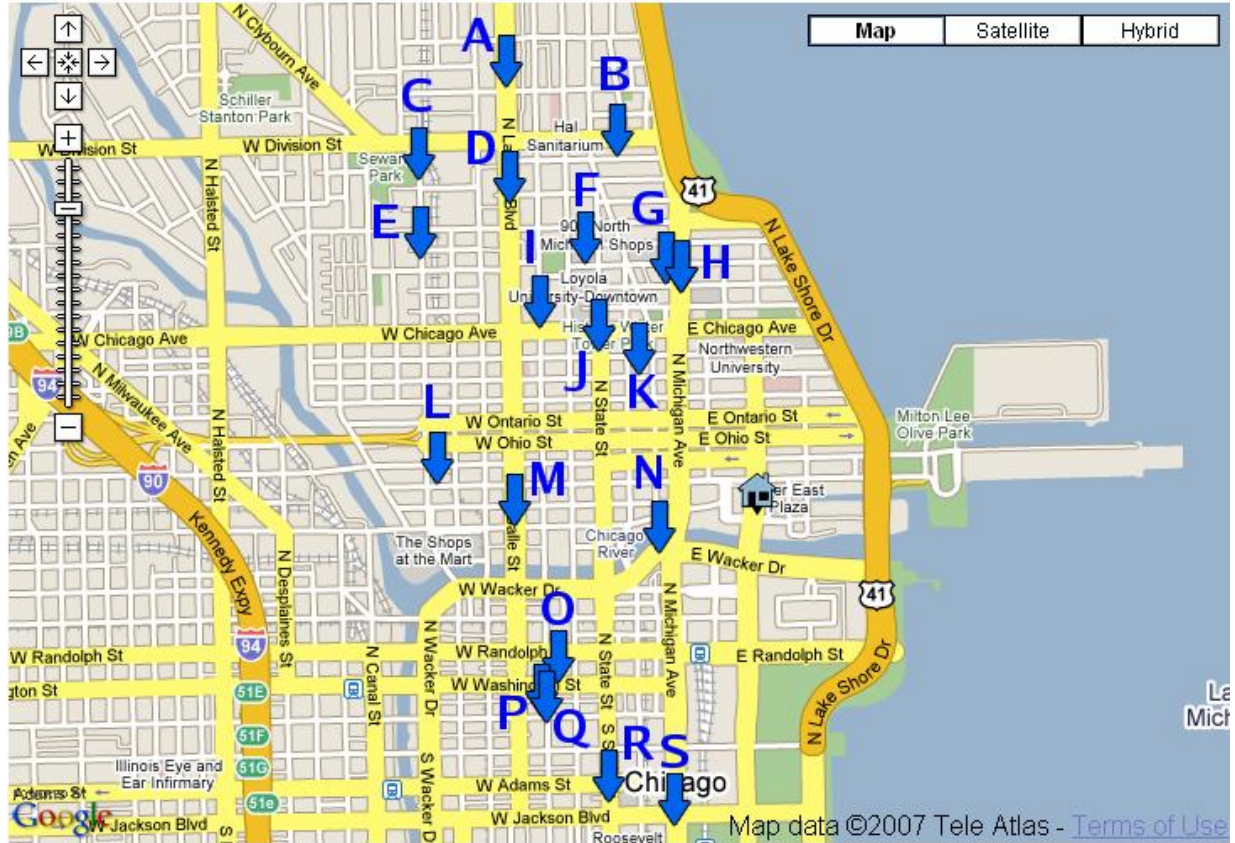

Christian - Swedish

			Miles	Map	Services
Swedenborgian Library and Spiritual Growth Center	77 W Washington St	(312) 346-7003	0.7	1O	http://www.swedenborglib.org/ for event list

Jewish

			Miles	Map	Services
Congregation Kol Ami	845 N Michigan Ave #913E (Water Tower)	(312) 664-4775	0.8	1H	Sa 11a
Loop Synagogue Chicago	16 S. Clark St.	(312) 346-7370	1.1	1Q	Sa Shachris 9:00a Mincha btwn 3:45&4:30p Maariv btwn 4:45&5:30p Su Shachris 9:30a, Mincha& Maariv vary 4:15-4:45p M-F Shachris 8:05 AM, Mincha 1:05p and btwn 4:40 & 5:00p (sunset)
Chicago Sinai Congregation	15 W Delaware Pl.	(312) 867-7000	1.2	1F	Su 11a
Lake Shore Drive Synagogue	70 E. Elm St.	(312) 337-6811	1.2	1B	Sa 9:15a and 30m b4 sunset Su 8:30a

Hindu

			Miles	Map	Services
Vedanta Society of Chicago	5423 S Hyde Park Blvd	(773) 363-0027	7.2	2E	Arati 6p daily

Muslim

			Miles	Map	Open
Al-Sadiq Mosque	4448 S Wabash Ave	(773) 268-8281	5.5	2C	Call for availability
Muhammad's Mosque	5537 S Michigan Ave	(773) 363-6225	8.5	2D	Call for availability
Northside Mosque of Chicago	1017 W Roscoe St	(773) 381-0408	5.5	3B	Call for availability
Downtown Islamic Center	231 S State St # 4	(312) 939-9095	1.1	1R	10:30am to 5:30 pm

Date	Fajr	Sunrise	Dhuhr	Asr	Maghrib	Isha
17-Nov	5:23	6:42	11:36	2:08	4:29	5:49
18-Nov	5:24	6:43	11:36	2:07	4:28	5:48
19-Nov	5:25	6:44	11:37	2:07	4:27	5:48
20-Nov	5:26	6:46	11:37	2:06	4:26	5:47

AMERICAN MODEL UNITED NATIONS INTERNATIONAL
"Bringing Global Perspectives to Future Leaders"
WORSHIP DIRECTORY

Map 1

AMERICAN MODEL UNITED NATIONS INTERNATIONAL
"Bringing Global Perspectives to Future Leaders"
WORSHIP DIRECTORY

Map 2

Map 3