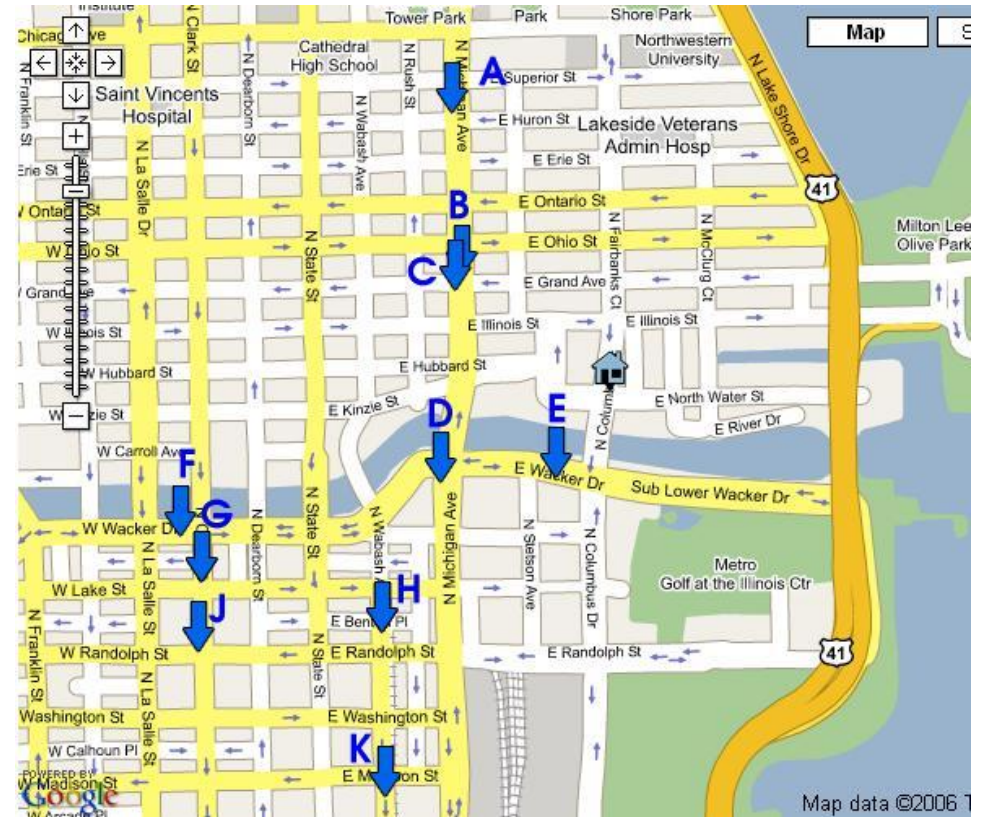

AMERICAN MODEL UNITED NATIONS INTERNATIONAL

Bringing Global Perspectives to Future Leaders

Restaurants within Walking Distance -- Carry Out or Quick Service

The Sheraton Hotel is at 301 East North Water Street near the corner of Michigan Ave. and Wacker

FAST FOOD - ASIAN

		Phone	Map	Miles
Sixty-Five Chinese	336 N. Michigan Ave.	372-0306	3D	0.31
Oriental Express	233 E. Wacker Dr.	938-118	3E	0.12
Japan Food Express	111 E. Wacker Dr.	938-4450	3F	0.25
Panda Express	100 W. Randolph St.	201-8790	3A	0.68
	700 N Michigan Ave	951-8382	3J	0.44
Max Orient	520 N. Michigan Ave.	661-0028	3C	0.25
Chen's Chinese Express	201 N. Clark St.	201-8035	3G	0.68

FAST FOOD - HOT DOGS AND CHICKEN

		Phone	Map	Miles
Gold Coast Dogs	159 N. Wabash Ave.	807-3890	3H	0.44
Popeye's Chicken & Biscuits	535 N Michigan Ave.	755-1500	3B	0.31
	159 N. Wabash Ave.	807-3890	3H	0.44
	17 S. Wabash Ave.	372-8855	3K	0.62
	201 N. Clark St.	201-1500	3G	0.68