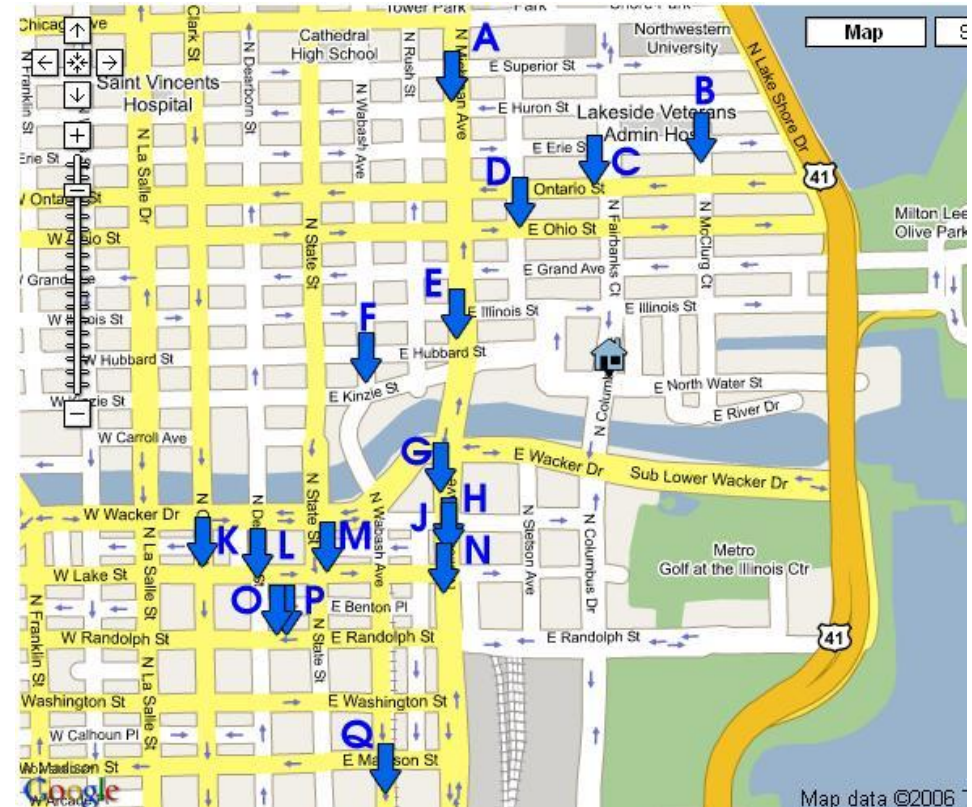

FAST FOOD - ITALIAN AND PIZZA		Phone	Map	Miles
Sbarro	233 N. Michigan Ave.	865-9508	1E	0.31
	195 N. Dearborn St.	263-3334	1K	0.56

AMERICAN MODEL UNITED NATIONS INTERNATIONAL

Bringing Global Perspectives to Future Leaders

Restaurants within Walking Distance -- Carry Out or Quick Service

The Sheraton Hotel is at 301 East North Water Street near the corner of Michigan Ave. and Wacker

FAST FOOD - MEXICAN		Phone	Map	Miles
Taco Bell	700 N. Michigan Ave.	988-4645	2A	0.44
	6 E. Lake St.	558-9168	2M	0.5
Chipotle Mexican Grill	291 E. Ontario St.	587-7753	2C	0.25
	316 N. Michigan Ave.	578-0950	2G	0.31
Baja Fresh Mexican Grill	180 N Michigan Ave. Ste 104	223-1113	2N	0.37
Burrito Beach	200 E. Ohio St.	335-0668	2D	0.31
	195 N. Dearborn St.	372-6272	2L	0.56
Burrito Buggy	201 N. Clark St.	214-8990	2K	0.68

FAST FOOD - BURGERS		Phone	Map	Miles
McDonald's	233 N. Michigan Ave.	540-0721	2H	0.31
	36 W. Randolph St.	759-2128	2O	0.56
	405 N. Wabash Ave.	645-0818	2F	0.44
	645 N. McClurg Ct.	944-5665	2B	0.31
	845 N. Michigan Ave.	649-5562	NA	0.56
Burger King	700 N. Michigan Ave.	337-0173	2A	0.44
	225 N. Michigan Ave.	861-1305	2J	0.31
	27 W. Randolph St.	782-9740	2P	0.62
Wendy's	23 S. Wabash Ave.	236-9175	2Q	0.62
Billy Goat Tavern	430 N. Michigan Ave.	222-1525	2E	0.25

Map data ©2006

AMERICAN MODEL UNITED NATIONS INTERNATIONAL

Bringing Global Perspectives to Future Leaders

Restaurants within Walking Distance -- Carry Out or Quick Service

The Sheraton Hotel is at 301 East North Water Street near the corner of Michigan Ave. and Wacker