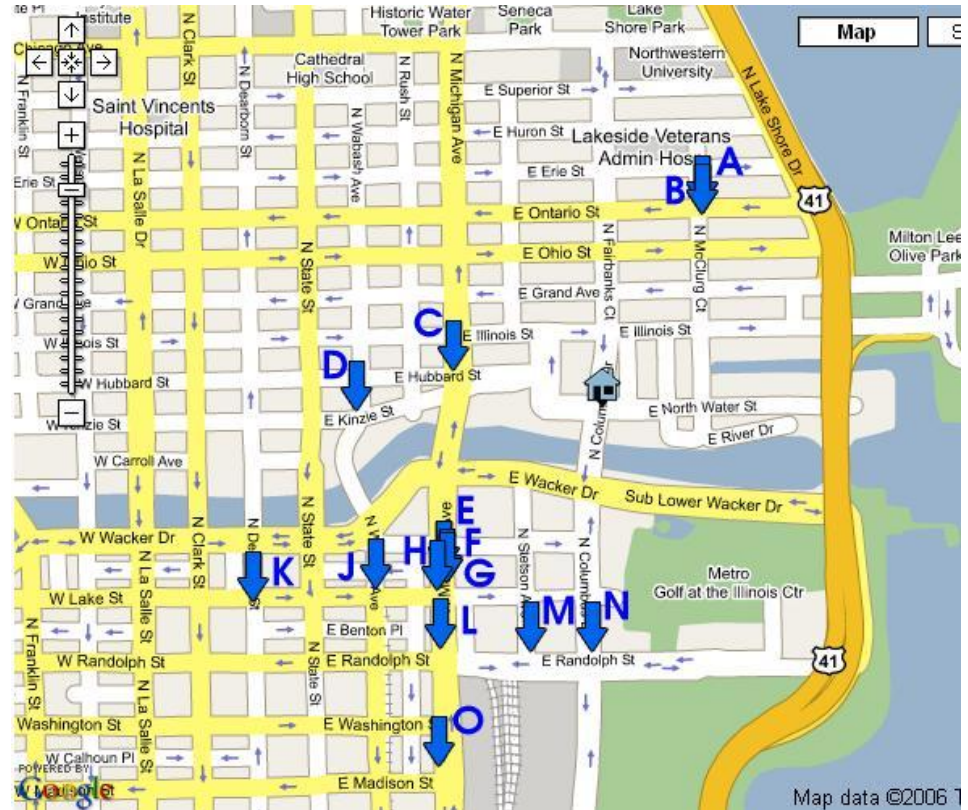

AMERICAN MODEL UNITED NATIONS INTERNATIONAL
Bringing Global Perspectives to Future Leaders
Restaurants within Walking Distance -- Carry Out or Quick Service
The Sheraton Hotel is at 301 East North Water Street near the corner of Michigan Ave. and Wacker

DONUTS & BAGELS		Phone	Map	Miles
Dunkin Donuts	300 E. Randolph St.	240-0977	1N	0.25
	401 E. Ontario St.	280-1979	1B	0.25
	233 N. Michigan Ave.	863-0400	1F	0.31
	404 N. Wabash Ave.	828-9120	1D	0.44
Big Apple Bagels	401 E. Ontario St.	649-1883	1A	0.3
Jaffa Bagel Inc.	225 N. Michigan Ave. #C5	565-1267	1G	0.31
Java Bar / Chi Bar	20 N. Michigan Ave. Hotel	263-9541	1O	0.5
		464-1000		0

COFFEE		Phone	Map	Miles
Starbucks Coffee Co	200 E. Randolph St.	240-1602	1M	0.25
	401 E. Ontario St.	951-7242	1B	0.25
	444 N. Michigan Ave	832-9851	1C	0.25
	202 N. Michigan Ave.	541-1313	1H	0.31
	225 N. Michigan Ave.	565-0009	1G	0.31
Coffee Grounds	203 N. Wabash Ave.	629-5336	1J	0.37
Seattle's Best Coffee	150 N. Michigan Ave.	641-3260	1L	0.37
Baskin-Robbins	401 E. Ontario St.	280-1979	1B	0.25
	233 N. Michigan Ave.	938-0400	1F	0.31

FAST FOOD - ITALIAN AND PIZZA		Phone	Map	Miles
Sbarro	233 N. Michigan Ave.	865-9508	1E	0.31
	195 N. Dearborn St.	263-3334	1K	0.56